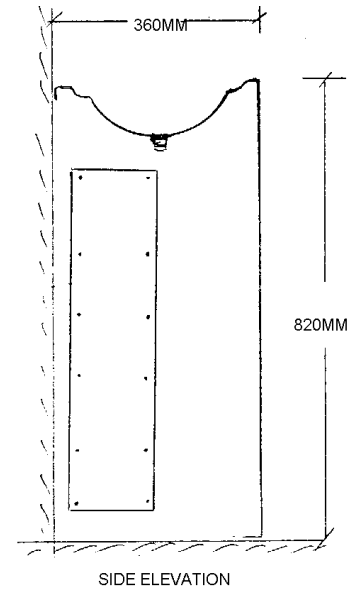

# PEDESTAL CORNER CELL BASIN

MODEL NO: SPCL-CB  
PRODUCT CODE: CB3023

- 304 grade stainless steel
- Security screws to access panel
- 38mm waste outlet
- Complete with fixing brackets
- Heavy duty fixings
- Detention tapware available on request