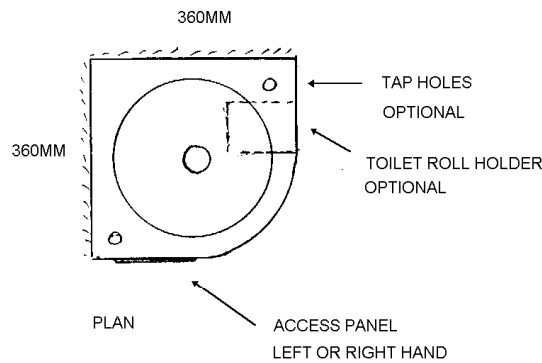

# PEDESTAL CORNER CELL BASIN

MODEL NO: SPCL-CB  
PRODUCT CODE: CB3023

- 304 grade stainless steel
- Security screws to access panel
- 38mm waste outlet
- Complete with fixing brackets
- Heavy duty fixings
- Detention tapware available on request