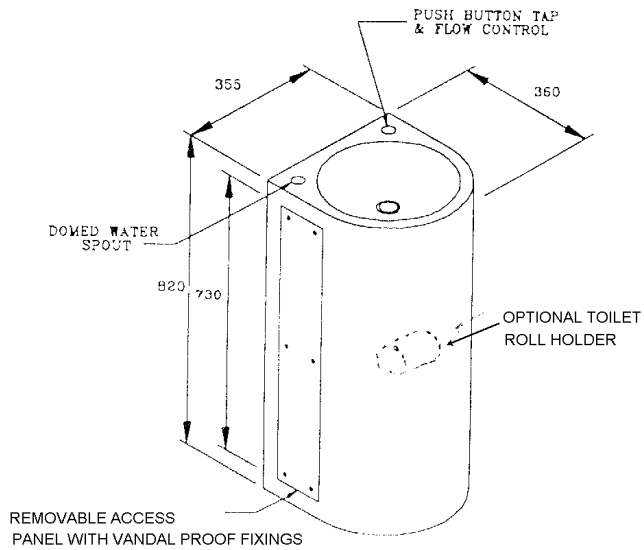

WALLFACE PEDESTAL BASIN

MODEL NO: SPCL-FB
PRODUCT CODE: FB3021

- 304 grade stainless steel
- Complete with chrome plated waste
- Heavy gauge stainless steel
- Satin finish
- Complete with fixing brackets
- Standard pedestal height 820mm
- Designed for use in prisons & institutions