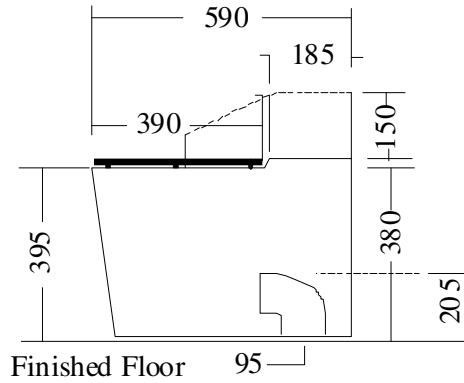

SLOPPHOPER WALLFACE CONCEALED

MODEL NO: SPSH-WF
PRODUCT CODE: SHI 303 & SHI 304

- 304 grade stainless steel
- Satin finish
- Concealed “P” or “S” trap

DRAWING NO: SC51
04/05

SOUTHERN CROSS
LASER & SHEET METAL