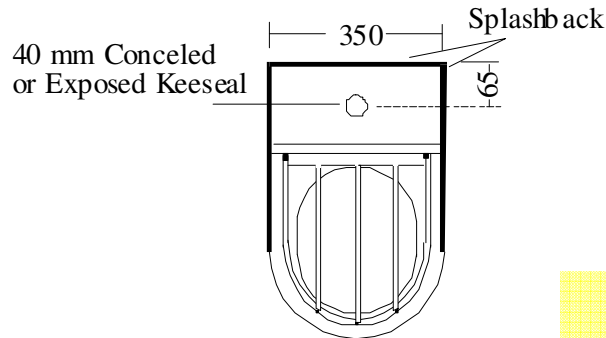

SLOPPHOPER WALLFACE CONCEALED

MODEL NO: SPSH-WF
PRODUCT CODE: SHI 303 & SHI 304

- 304 grade stainless steel
- Satin finish
- Concealed “P” or “S” trap

DRAWING NO: SC51
04/05

SOUTHERN CROSS
LASER & SHEET METAL