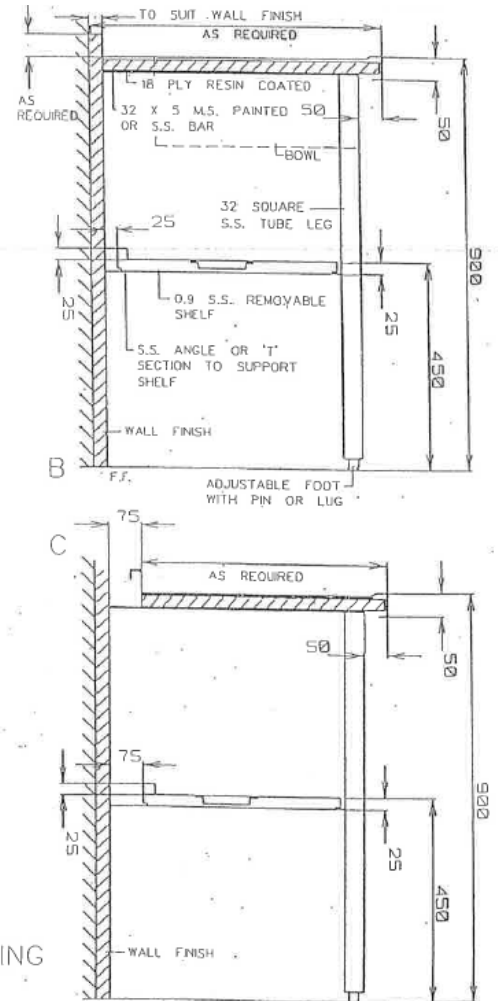

SINKS, DRAINERS & BENCH TOP FABRICATION DETAIL

MODEL NO: ARSD & ARBN

TYPICAL WET & DRY
SOUTHERN CROSS STAINLESS
STEEL BENCH TOPS WITH
LEG SUPPORT.

- A. WB1 TYPICAL WALL BENCH
- B. WD1 TYPICAL WALL DRAINER
- C. FSD1 TYPICAL FREE STANDING WALL DRAINER