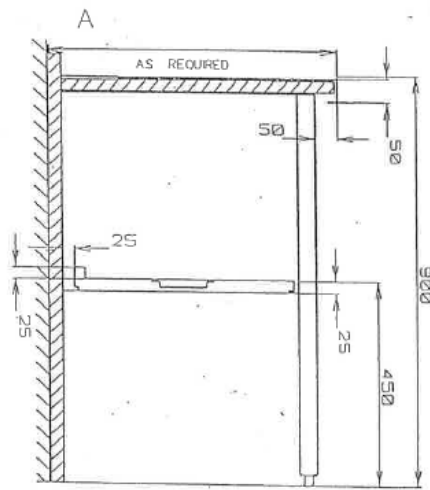

SINKS, DRAINERS & BENCH TOP FABRICATION DETAIL

MODEL NO: ARSD & ARBN

TYPICAL WET & DRY
SOUTHERN CROSS STAINLESS
STEEL BENCH TOPS WITH
LEG SUPPORT.

- A. WB1 TYPICAL WALL BENCH
- B. WD1 TYPICAL WALL DRAINER
- C. FSD1 TYPICAL FREE STANDING WALL DRAINER