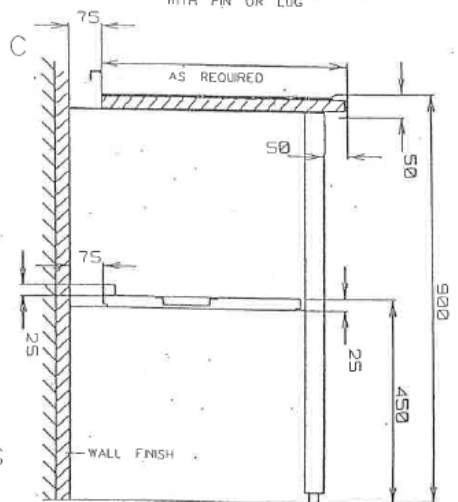

SINKS, DRAINERS & BENCH TOP FABRICATION DETAIL

MODEL NO: ARSD & ARBN

TYPICAL WET & DRY
SOUTHERN CROSS STAINLESS
STEEL BENCH TOPS WITH
LEG SUPPORT.

- A. WB1 TYPICAL WALL BENCH
- B. WD1 TYPICAL WALL DRAINER
- C. FSD1 TYPICAL FREE STANDING WALL DRAINER