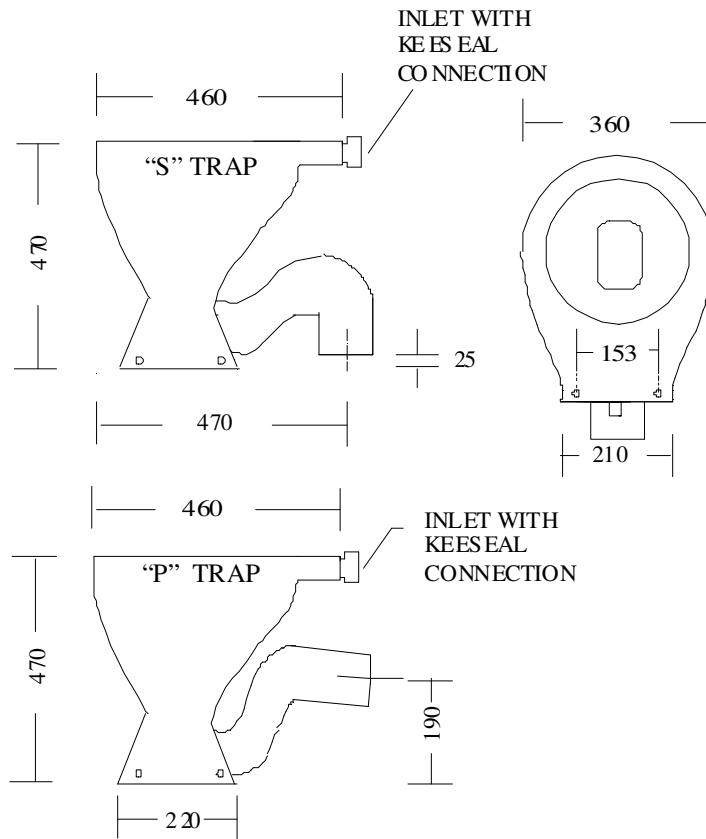

DISABLED PEDESTAL PAN

MODEL NO: STPP-S & STPP-P
PRODUCT CODE: TP2009 & TP2008

Floor mounted satin finish 1.2mm gauge, type 304 stainless steel
P or S trap (unvented) disabled pedestal pan

- Vandal proof and most suitable for vandal prone situations such as hospitals, schools, colleges, prisons, industrial plants, public conveniences.

STANDARDS AUSTRALIA
LIC. 0585
PAN CAP. 6L/3L
MATCHING CISTERN
WATER WAFER
DUAL FLUSH

DRAWING NO: SC105
04/05

SOUTHERN CROSS
LASER & SHEET METAL

23-27 Clapham Road
Regents Park NSW 2143

Ph: 02 9644 2811
Email office@scclaser.org