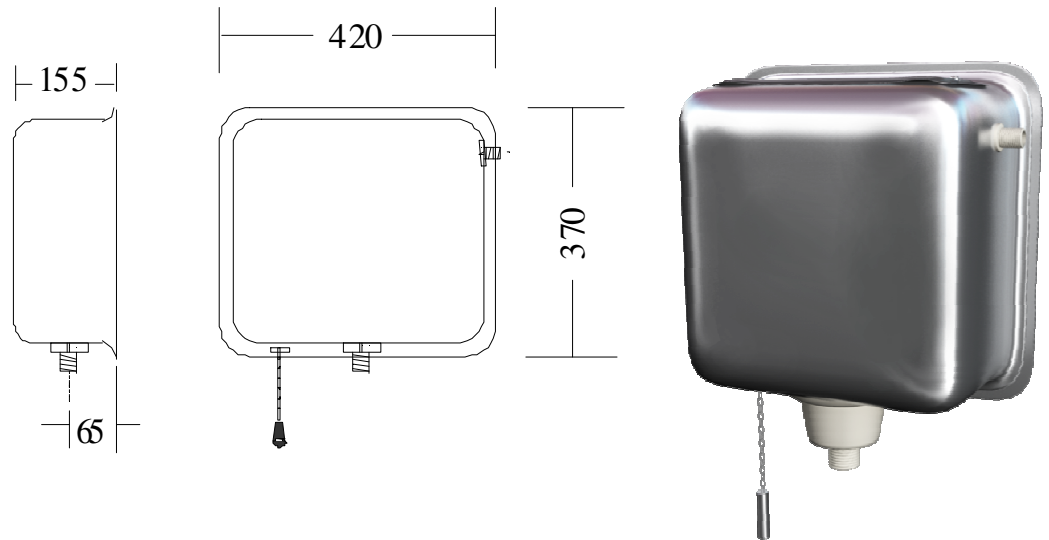

CISTERN — PULL CHAIN

MODEL NO: STCI
 PRODUCT CODE: CII204, CII205, CII206, CII207

Product Code	Product
CII204	1S – 1.5L – 2.5L
CII205	2S – 3.5L – 5.0L
CII206	3S – 5.0L – 6L
CII207	6 litre full flush

CAPACITIES:

1S (1.5 to 2.25 litres) for stalls to 900mm long
 2S (3.0 to 4.5 litres) for stalls to 1200mm long
 3S (4.5 to 6 litres) for stalls to

- 304 grade stainless steel
- Internal overflow
- Note: 6L—40mm outlet