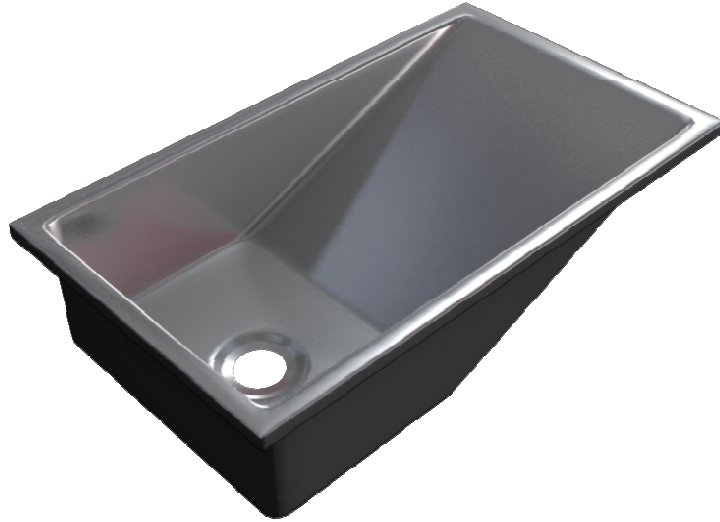

BABY BATH

MODEL NO: STBB
PRODUCT CODE: BBI600

- 304 grade stainless steel
- Full radius corners
- Drop in style
- Hygienic
- Ideal for hospitals, day care centres etc

SOUTHERN CROSS
LASER & SHEET METAL

**23-27 Clapham Road
Regents Park NSW 2143**