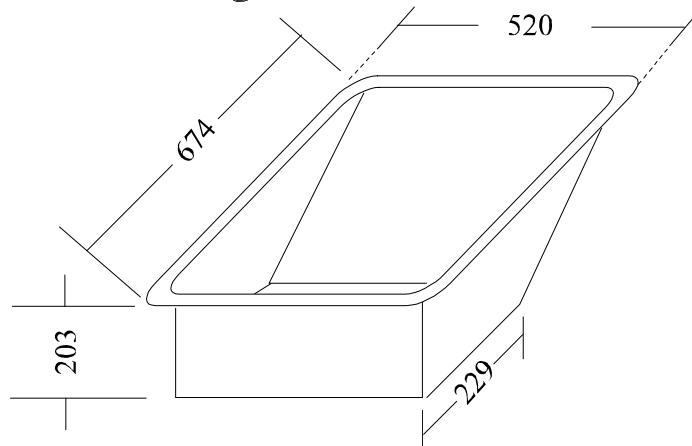

BABY BATH

MODEL NO: STBB
PRODUCT CODE: BBI600

- 304 grade stainless steel
- Full radius corners
- Drop in style
- Hygienic
- Ideal for hospitals, day care centres etc

SOUTHERN CROSS
LASER & SHEET METAL

**23-27 Clapham Road
Regents Park NSW 2143**