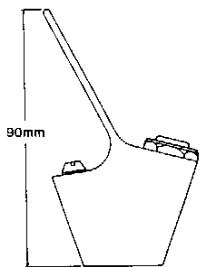

Hooded mouth piece

- 304 grade stainless steel
- Complete with hooded mouth piece
- Vandal Resistant
- Easy to install

DRAWING NO: SC46
05/05

SOUTHERN CROSS
LASER & SHEET METAL

**23-27 Clapham Road
Regents Park NSW 2143**

Ph: 02 9644 2811
Email office@sclaser.org