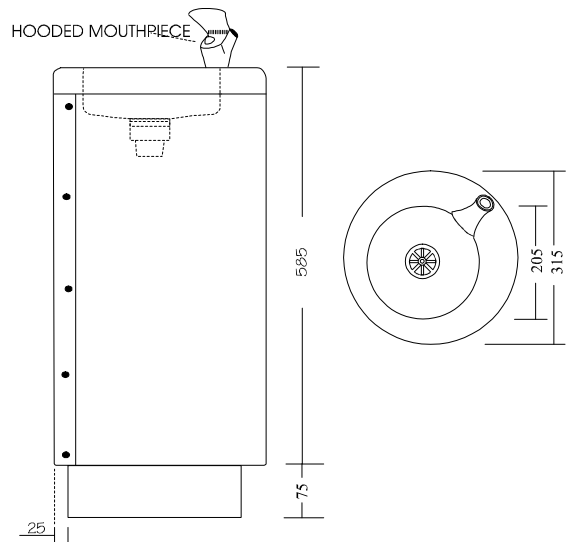

# DF12 FREE STANDING DRINKING FOUNTAIN

MODEL NO: SDDF-P  
PRODUCT CODE: DF1512 & DF1513

This unit consists of the basic DF10 fountain on the high pedestal base. The free standing nature of this model makes it ideally suited to park & swimming pool use.

DF1512—DF12 Stainless Steel Pedestal Drinking Fountain

DF1513—DF12 Zinc Pedestal Drinking Fountain

Hooded mouth piece

- 304 grade stainless steel
- Complete with hooded mouth piece
- Vandal Resistant
- Easy to install