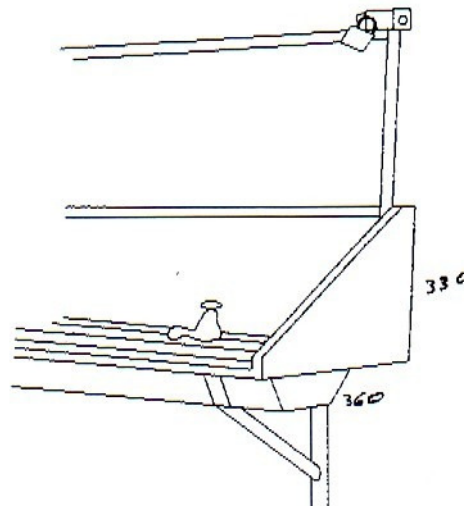

LOCKABLE LID FOR PWD WALLSEND PATTERN WASH TROUGH

MODEL NO: LLWT
PRODUCT CODE: LL 5000

LOCKS IN CLOSED POSITION

LOCKS IN OPEN POSITION

- 304 grade stainless steel
- Polish finish

DRAWING NO: SC137
007/08

SOUTHERN CROSS
LASER & SHEET METAL