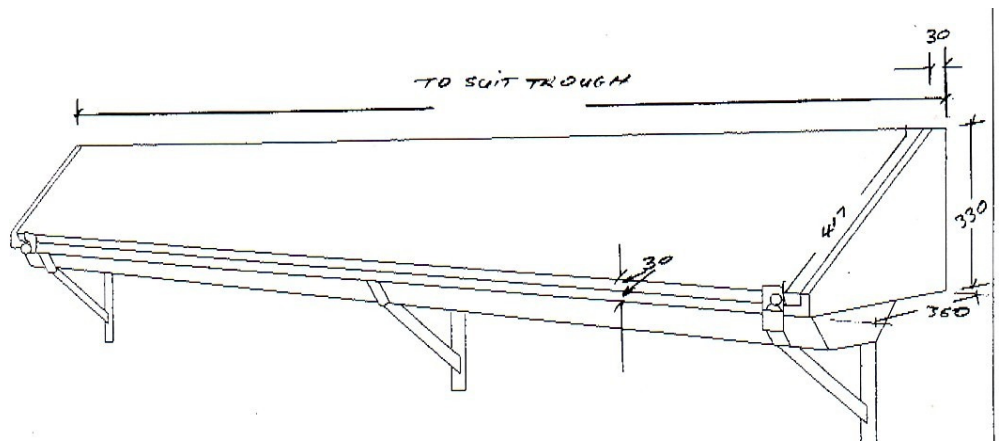

LOCKABLE LID FOR PWD WALLSEND PATTERN WASH TROUGH

MODEL NO: LLWT
PRODUCT CODE: LL 5000

LOCKS IN CLOSED POSITION

LOCKS IN OPEN POSITION

- 304 grade stainless steel
- Polish finish

DRAWING NO: SC137
007/08

SOUTHERN CROSS
LASER & SHEET METAL