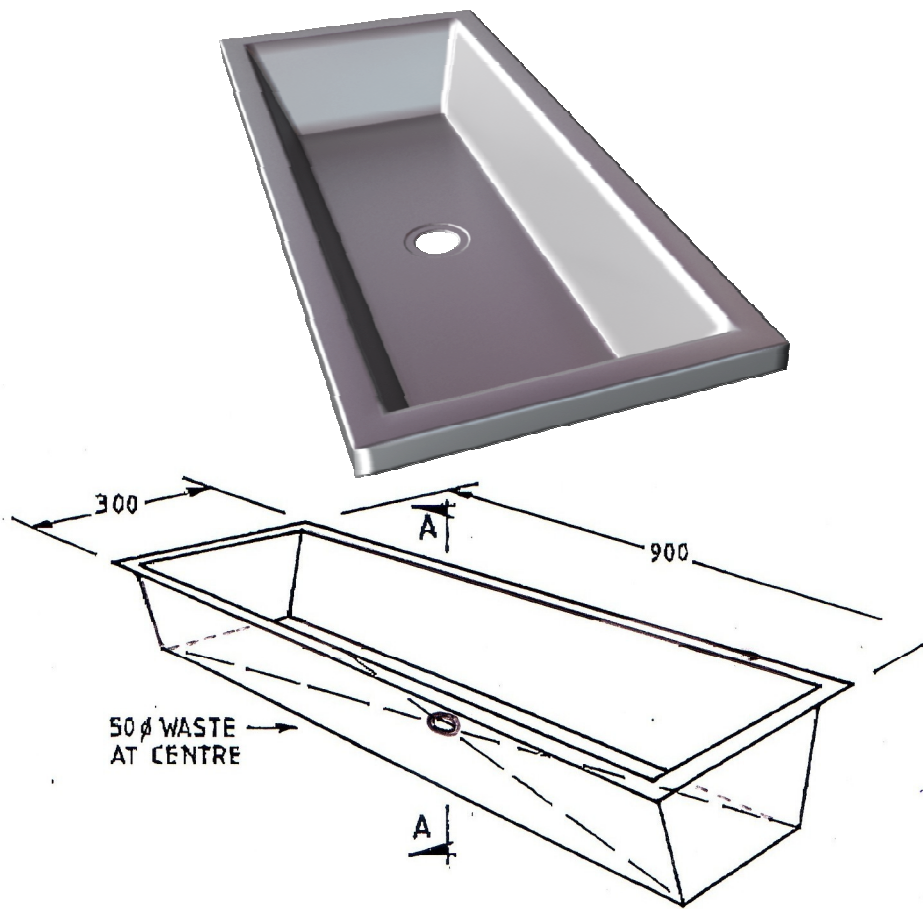

SELF RIMMING / CRAFT TROUGH

MODEL NO: SRWT
PRODUCT CODE: SK50

- 304 grade stainless steel
- 900 to 1500mm
- Standard end outlet
- Special length available

DRAWING NO: SC102
04/08

**23-27 Clapham Road
Regents Park NSW 2143**