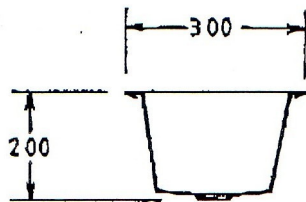

SELF RIMMING / CRAFT TROUGH

MODEL NO: SRWT
PRODUCT CODE: SK50

- 304 grade stainless steel
- 900 to 1500mm
- Standard end outlet
- Special length available

DRAWING NO: SC102
04/08

**23-27 Clapham Road
Regents Park NSW 2143**