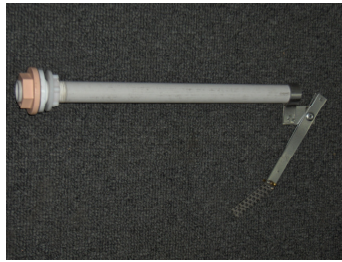

# CISTERN PARTS PULL CHAIN CISTERN KIT

Side entry inlet valve  
Product code PCI  
Price: \$35.00 + 10% GST

Reducer  
Product Code CN01  
Price: \$15.00 + GST

Pull chain assembly  
Product Code PC3

Bottom outlet valve  
Product Code PB2  
Price: \$55.00 + 10% GST