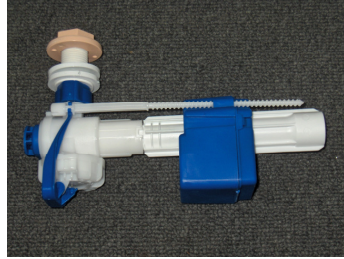

# CISTERN PARTS PULL CHAIN CISTERN KIT

Side entry inlet valve  
Product code PCI  
Price: \$35.00 + 10% GST

Reducer  
Product Code CN01  
Price: \$15.00 + GST

Pull chain assembly  
Product Code PC3

Bottom outlet valve  
Product Code PB2  
Price: \$55.00 + 10% GST